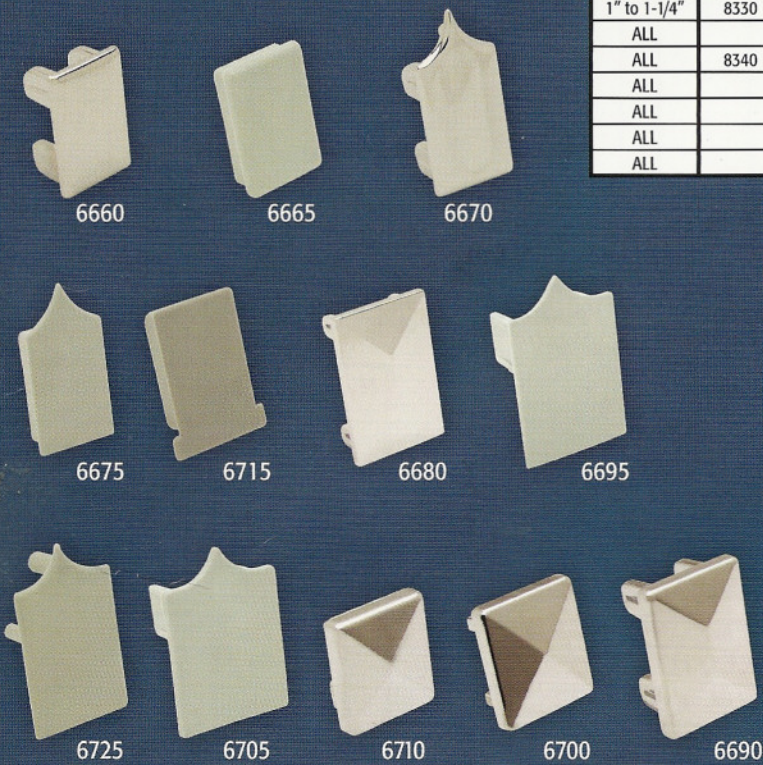

# Alcove Clips, Headrails, Brackets & End Plugs

## HEADRAIL END PLUGS

POST SIZE	CHROME PLATED ZAMAC	CHROME PLATED BRASS	POLISHED BRASS	CAST STAINLESS STEEL	STAMPED STAINLESS STEEL	DESCRIPTION
1" to 1-1/4"	1550					Right Angle-Curved Molding (Metpar)
1" to 1-1/4"	8330					Right Angle-Curved Molding (Flush Metal)
ALL					8329	Offset-Double High (1/2" (1/4" Per Side)
ALL	8340	8341	8342	8343	8349	Offset-Laminate 1/4" (1/8" Per Side)
ALL					8369	Equal Panel & Post (1-1/2" High x 2-5/8" Long)
ALL					8309	Equal Panel & Post (3" High x 2-3/4" Long)
ALL					8319	Equal Panel & Post (3" High x 54" Long)
ALL					111139	Equal Panel & Post (3" High x 57" Long)