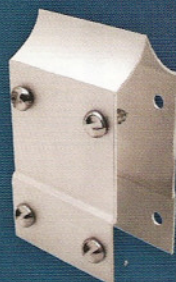

15772

HEADRAIL CONNECTORS & BRACKETS

POST SIZE	CHROME PLATED ZAMAC	ANODIZED ALUMINUM EXTRUSION	STAMPED STAINLESS STEEL	DESCRIPTION
3/4"		15762		Headrail Connector Pack (with Fasteners)
1"		15772		Headrail Connector Pack (with Fasteners)
1-1/4"		15782		Headrail Connector Pack (with Fasteners)
1/2"		80022		Anti-Grip - 8-1/2' Long
3/4"		80032		Anti-Grip - 8-1/2' Long
1"		80042		Anti-Grip - 8-1/2' Long
1-1/4"		80052		Anti-Grip - 8-1/2' Long
1/2"		80122		Anti-Grip - 10' Long
3/4"		80132		Anti-Grip - 10' Long
1"		80142		Anti-Grip - 10' Long
1-1/4"		80152		Anti-Grip - 10' Long
1"	2110			Headrail Bracket (ASP)
1"			2139	Headrail Bracket (Mini)
1"	2150		2169	Headrail Bracket
1-1/4"	2170	2172 *	2179	Headrail Bracket * (Silver Painted)

PAPER ROLL HOLDER & CURTAIN ROD FLANGES

PAPER ROLL HOLDERS

CHROME PLATED STEEL	DESCRIPTION
7359	Single Roll Paper Holder
207359	Single Roll (Case of 50)
7369	Double Roll Paper Holder
207369	Double Roll (Case of 50)

CURTAIN ROD FLANGES

CHROME PLATED STEEL	DESCRIPTION
16120	3/4" Eye Loop Pack (with Fasteners)
16110	1" Eye Loop Pack (with Fasteners)
6220	1" End Flange
16140	1" Rod Holder Set (with Fasteners)
6130	1" Eye Loop (2 pc)