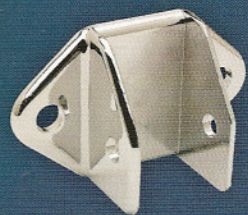

## HEADRAIL END PLUGS

POST SIZE	CHROME PLATED ZAMAC	CHROME PLATED BRASS	POLISHED BRASS	CAST STAINLESS STEEL	STAMPED STAINLESS STEEL	DESCRIPTION
1" to 1-1/4"	1550					Right Angle-Curved Molding (Metpar)
1" to 1-1/4"	8330					Right Angle-Curved Molding (Flush Metal)
ALL					8329	Offset-Double High (1/2" (1/4" Per Side)
ALL	8340	8341	8342	8343	8349	Offset-Laminate 1/4" (1/8" Per Side)
ALL					8369	Equal Panel & Post (1-1/2" High x 2-5/8" Long)
ALL					8309	Equal Panel & Post (3" High x 2-3/4" Long)
ALL					8319	Equal Panel & Post (3" High x 54" Long)
ALL					111139	Equal Panel & Post (3" High x 57" Long)

POST SIZE	CHROME PLATED ZAMAC	SILVER PAINTED STEEL	NYLON	DESCRIPTION
1"	6660		6665	Rectangle
ALL	6670	6672	6675	Anti-Grip (For all Jacknob Headrail)
1"			6715	Flat (Marlite)
1-1/4"	6680			Rectangle
1-1/2"			6695	Anti-Grip (Shanahan)
1-1/4"			6725	Anti-Grip (Columbia)
1-1/2"			6705	Anti-Grip (Columbia)
3/4"	6710			Rectangle (Ampco)
1"	6700			Rectangle (Ampco)
1-1/4"	6690			Rectangle (Ampco)

SQUARE TUBING		DESCRIPTION
ALUMINUM		
98334		1-1/4" x 10' Length (Use with #3030 Post Shoe)
98434		1-1/4" x 10' Length (Use with #3040 Post Shoe)
HEAT SINK ("T" STYLE)		DESCRIPTION
ALUMINUM		
81172		7/8" x 10' Length
81182		7/8" x 5' Length
POST CAPS & PLUGS		DESCRIPTION
CHROME PLATED ZAMAC	NYLON	
6500		1-3/4" Square Post Cap
	6515	1-3/4" Square Post Plug
CURTAIN HOOKS		DESCRIPTION
BRASS NICKEL PLATED	STAINLESS STEEL	
6281		For 1-1/8" Square & Round
	6290	Used with Headrail containing curtain tracks