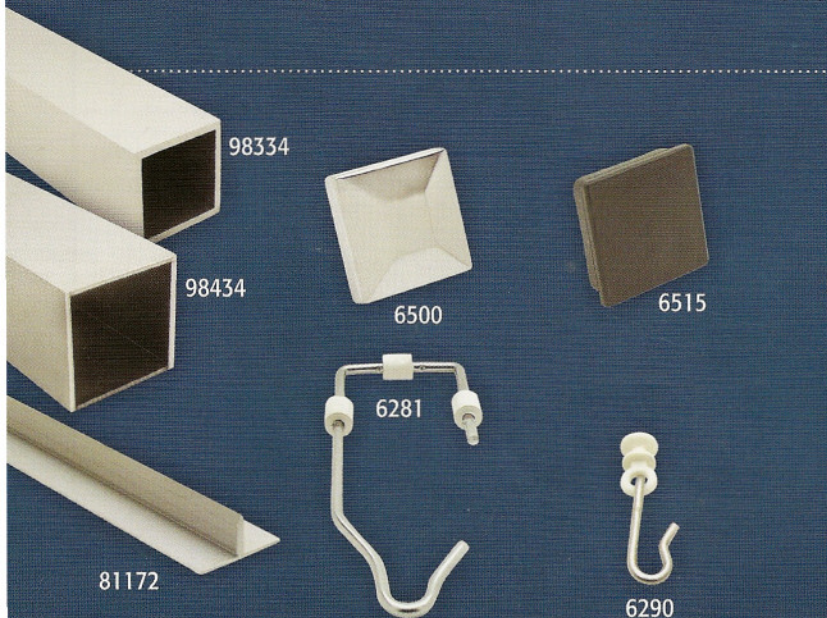

## ALCOVE CLIPS

## HEADRAIL END PLUGS

POST SIZE	CHROME PLATED ZAMAC	CHROME PLATED BRASS	POLISHED BRASS	CAST STAINLESS STEEL	STAMPED STAINLESS STEEL	DESCRIPTION
1" to 1-1/4"	1550					Right Angle-Curved Molding (Metpar)
1" to 1-1/4"	8330					Right Angle-Curved Molding (Flush Metal)
ALL					8329	Offset-Double High (1/2" (1/4" Per Side)
ALL	8340	8341	8342	8343	8349	Offset-Laminate 1/4" (1/8" Per Side)
ALL					8369	Equal Panel & Post (1-1/2" High x 2-5/8" Long)
ALL					8309	Equal Panel & Post (3" High x 2-3/4" Long)
ALL					8319	Equal Panel & Post (3" High x 54" Long)
ALL					111139	Equal Panel & Post (3" High x 57" Long)

POST SIZE	CHROME PLATED ZAMAC	SILVER PAINTED STEEL	NYLON	DESCRIPTION
1"	6660		6665	Rectangle
ALL	6670	6672	6675	Anti-Grip (For all Jacknob Headrail)
1"			6715	Flat (Marlite)
1-1/4"	6680			Rectangle
1-1/2"			6695	Anti-Grip (Shanahan)
1-1/4"			6725	Anti-Grip (Columbia)
1-1/2"			6705	Anti-Grip (Columbia)
3/4"	6710			Rectangle (Ampco)
1"	6700			Rectangle (Ampco)
1-1/4"	6690			Rectangle (Ampco)

SQUARE TUBING		DESCRIPTION
ALUMINUM		
98334		1-1/4" x 10' Length (Use with #3030 Post Shoe)
98434		1-1/4" x 10' Length (Use with #3040 Post Shoe)
HEAT SINK ("T" STYLE)		DESCRIPTION
ALUMINUM		
81172		7/8" x 10' Length
81182		7/8" x 5' Length
POST CAPS & PLUGS		DESCRIPTION
CHROME PLATED ZAMAC	NYLON	
6500		1-3/4" Square Post Cap
	6515	1-3/4" Square Post Plug
CURTAIN HOOKS		DESCRIPTION
BRASS NICKEL PLATED	STAINLESS STEEL	
6281		For 1-1/8" Square & Round
	6290	Used with Headrail containing curtain tracks