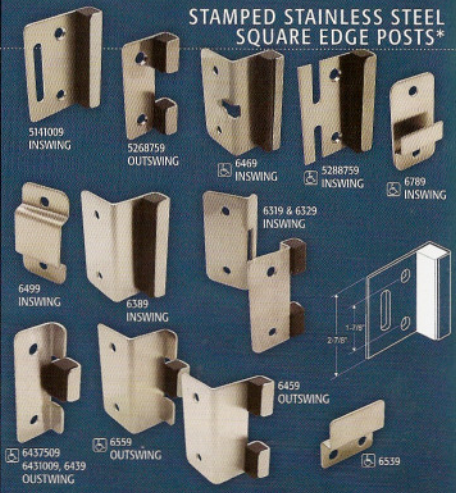

STAMPED STAINLESS STEEL SQUARE EDGE POSTS*

*ALL MATERIAL AT 14 GAUGE (5/64") WITH #4 SATIN FINISH. 15