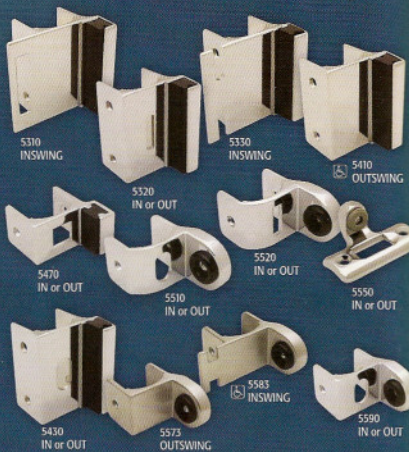

# ROUND EDGE POSTS *Strike & Keepers*

"IN" POST SIZE	DESCRIPTION	CHROME PLATED ZAMAC	CHROME PLATED BRASS	CAST STAINLESS STEEL
1-1/4"	Inswing for Slide Latch	5310	5311	
1-1/4"	Inswing or Outswing for Concealed Latch with Flat Bar	5320	5321	
1-1/4"	Inswing for Throw Latch (Emergency Access)	5330		
1-1/4"	Outswing for Slide Latch	5410	5411	
1-1/4"	Inswing or Outswing for Concealed Latch with Round Bar	5430	5431	
1-1/4"	Inswing or Outswing for Concealed Latch	5550		
1/2" HEIGHT				
1-1/4"	Inswing or Outswing for Concealed Latch	5470		
1-1/4"	Inswing or Outswing for Concealed Latch with Round Bar	5590	5591	5593
1-1/4"	Inswing or Outswing for Concealed Latch with Flat Bar	5520		
1-1/4"	Outswing for Slide Latch	5570		5573
1-1/4"	Inswing for Throw Latch (Emergency Access)	5580		5583
1-1/4"	Inswing or Outswing for Concealed Latch	5590		